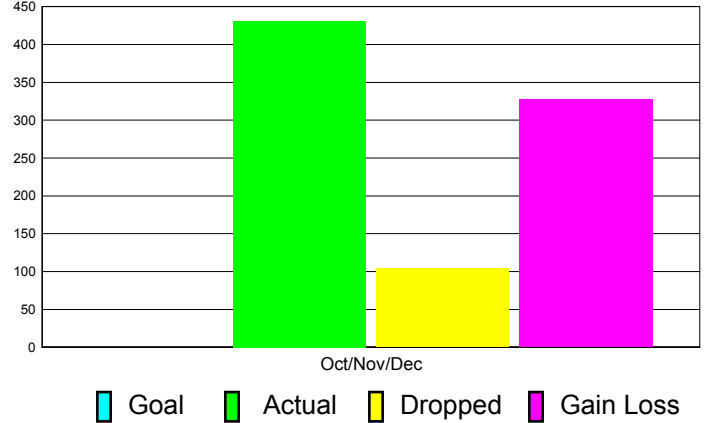

Membership Results 2011-2012

Goal, New, Dropped, Gain/Loss